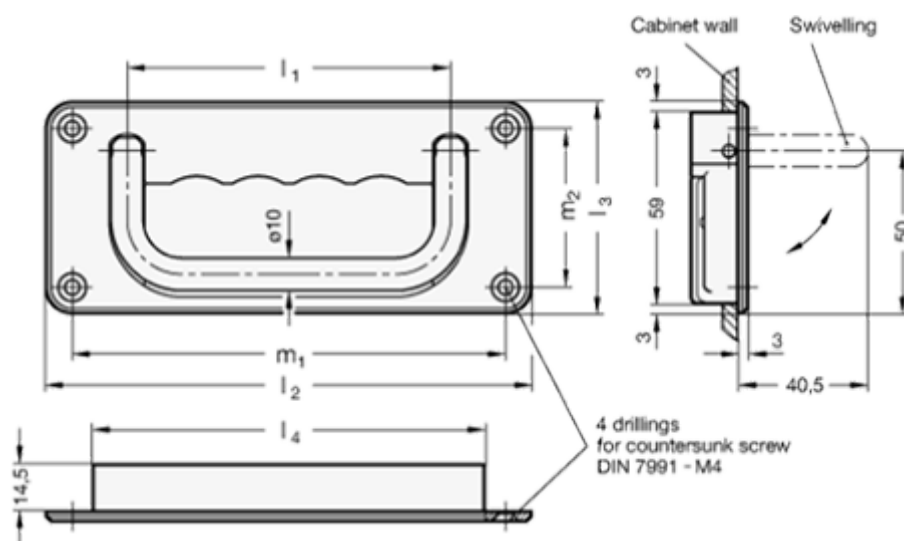

Data Sheet

Article number: 204258100NISWA

Description: E+G Folding handle
GN 425.8-100-NI-SW-A

Measures

= -	l2	= 150
= -	l3	= 65
= -	l4	= 121
= -	l5	= 122
= -	l6	= 60
= -	m1	= 134
= -	m2	= 49
l1 = 100	Type =	GN 425.8-100-NI-SW-A

Weight (g) = 339